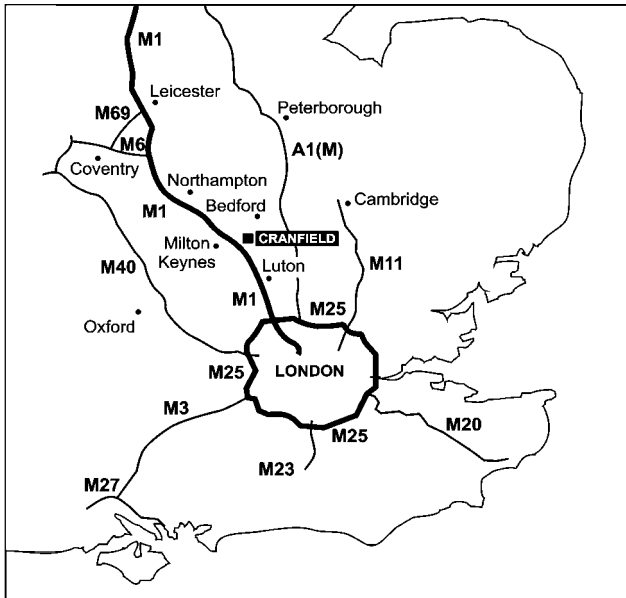

HOW TO FIND CRANFIELD UNIVERSITY

All directions refer to Cranfield University which is situated at Wharley End, approximately 1.5km from Cranfield village.

....by Road

From London and the South: M1 to junction 13 (A421): right, then first left to Salford. Right at Salford, straight at roundabout opposite Cranfield Technology Park, and right at next roundabout (following signposts to Cranfield University).

From Birmingham and the North: M1 junction 14 (A509): left, then first right through Moulsoe village: once through the village, straight on for 1km, take left turn after sharp bend, signposted Cranfield University.

Via Bedford: A428 - A422 west to Astwood (11km), then left following signposts.

Or A421 south-west towards the M1. Right at Marston Moretaine roundabout at end of dual carriageway following signposts to Cranfield (past Little Chef). On entering the village follow right turn sign-posted to Cranfield University.

....by Rail

Milton Keynes Central is on the Intercity routes from London Euston, Birmingham, Manchester, Glasgow.

Bedford Midland serves the East Midlands, London Thameslink and Gatwick Airport.

Taxis are available from both stations at all times. Cranfield is 20 minutes from Milton Keynes station by taxi, and 25 minutes from Bedford Midland.